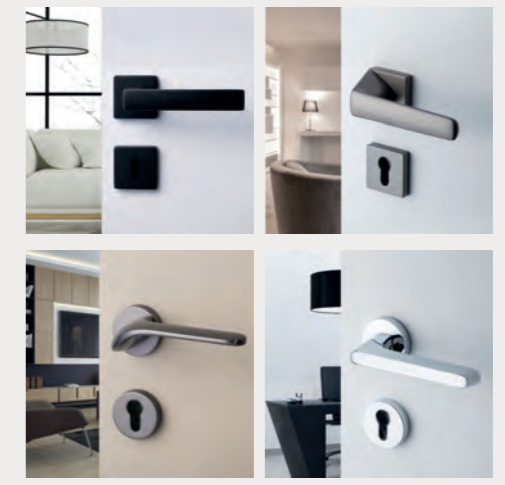

Soft Shine

RAL 6034
Turquoise lacquered special antique effect

- Standard dimensions
- Available for indoor use
- 2 Years warranty