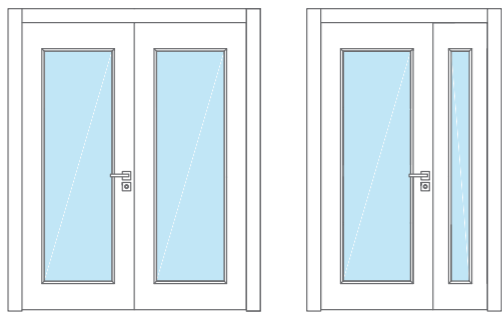

RAL 9003

DK516-CS

DK516-CS

Available for all RAL colors

Standard dimensions

High Ceiling dimensions

Available for indoor use

2 Years warranty