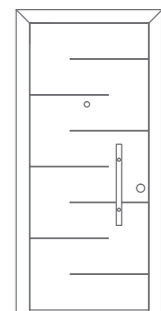

Smooth

KLS-53
Ø30 x 1,5 mm

Leaf : RAL 7000

Frame: KS-01, RAL 7015

DM511-7

Available for all RAL colors

Standard dimensions

High Ceiling dimensions