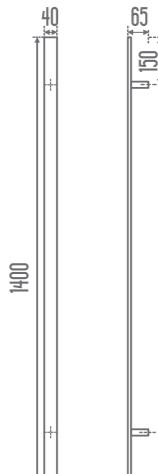

KLS-57
40 x 20 x 1,5 mm

Leaf : Massive Teak

Frame: KS-01, RAL 7016