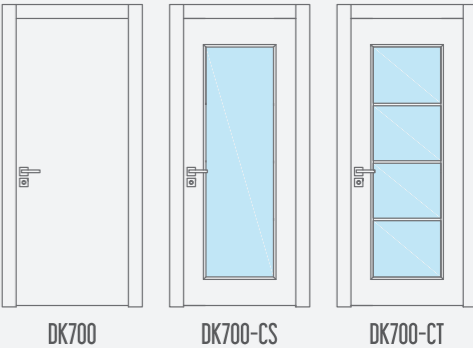

RAL 9003

-  Available for all RAL colors
-  Standard dimensions
-  High Ceiling dimensions
-  Available for indoor use
-  2 Years warranty
-  OPTIONAL Sound insulation

03 | Vavenzi | Interior Doors | Luxury Doors / DK707-K