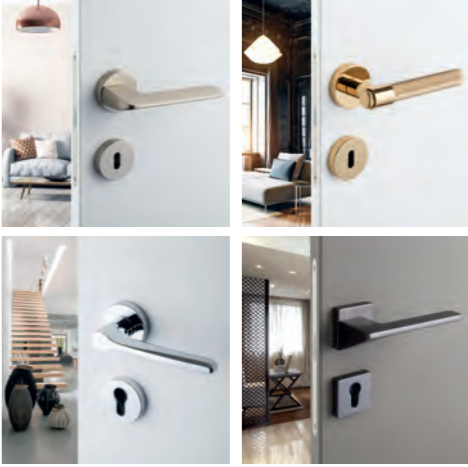

RAL 7047

- Available for all RAL colors
- Standard dimensions
- High Ceiling dimensions
- Available for indoor use
- 2 Years warranty
- Fireproof models
- OPTIONAL Sound insulation