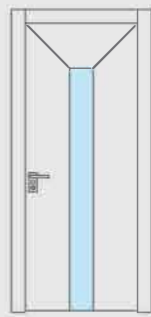

DK341-C

Aframosia

DK341-C

- 
Available for all veneers
- 
Standard dimensions
- 
High Ceiling dimensions
- 
Available for indoor use
- 
2 Years warranty

DK346-C

01 | Vavenzi | Interior Doors | Wood Veneer Doors / DK360