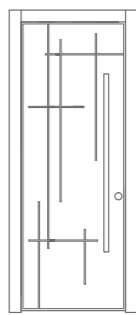

Available for indoor use

2 Years warranty

Available for outdoor use

KLS-53
Ø30 x 1,5 mm

Leaf : White lacquered
Frame: KS-03, White

DM511-15

DM605

-  Standard dimensions
-  High Ceiling dimensions
-  Available for indoor use
-  2 Years warranty
-  Available for outdoor use