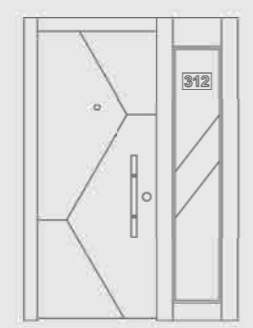

DM314

-  Available for all veneers
-  Standard dimensions
-  High Ceiling dimensions
-  Available for indoor use
-  2 Years warranty
-  Available for outdoor use

DM315-P3

KLS-55
Ø30 x 1,5 mm

-  Leaf : Walnut - Industrial - Crown cut
-  Frame: KS-03, DC-002 (Ash Beige)