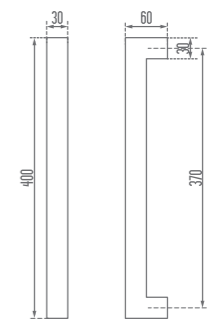

DM431

-  Standard dimensions
-  High Ceiling dimensions
-  2 Years warranty
-  Available for outdoor use

KLS-50
30 x 30 x 1,5 mm

Leaf : Indian Slate Stone

Frame: KS-01, RAL 7015

DM611-3

Standard dimensions

High Ceiling dimensions