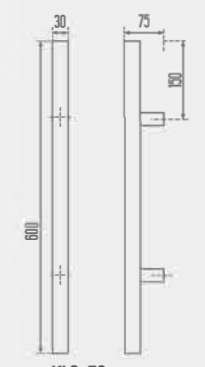

Natural Safety

KLS-53
Ø30 x 1,5 mm

Leaf : Oak - Quarter cut
Frame: KS-03, Oak - Quarter cut