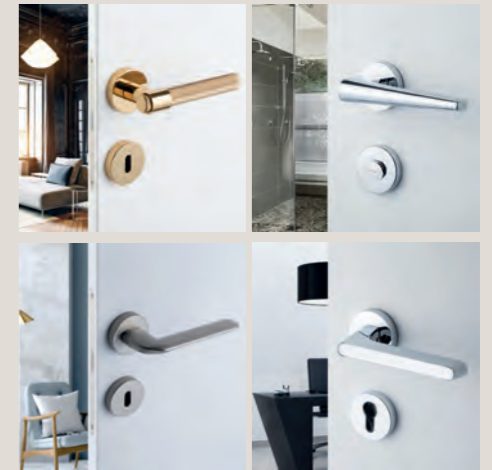

DK517-K

-  Available for all veneers
-  Available for all RAL colors
-  Standard dimensions
-  High Ceiling dimensions
-  Available for indoor use
-  2 Years warranty
-  Fireproof models
-  OPTIONAL Sound insulation