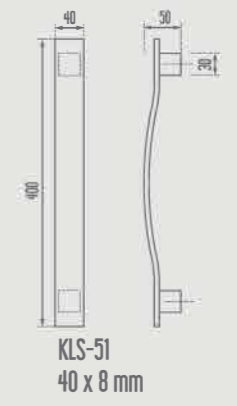

DM365

Available for all veneers

Standard dimensions

High Ceiling dimensions

Available for indoor use

2 Years warranty

Available for outdoor use

-  Leaf : Walnut - African
-  RAL 7016
-  Frame: KS-01, RAL 7016