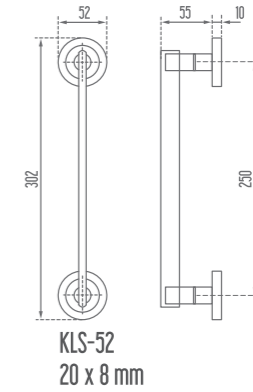

Durable

Leaf : Sapelli

Frame: KS-01, RAL 7016