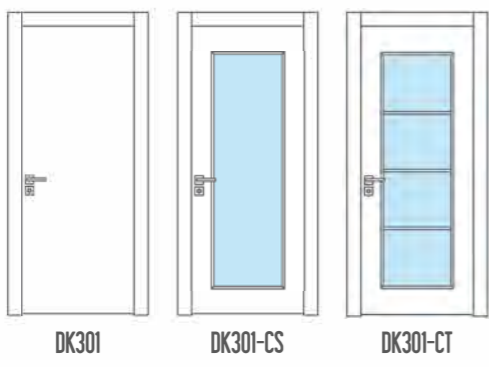

01 | **Wood Veneer Doors**

02 | **Lacquered Doors**

03 | **Luxury Doors**

04 | **Glass Doors**

| 01 |
**Interior
Wood Veneer
Doors**

Natural

- 
 Available for all veneers
- 
 Standard dimensions
- 
 High Ceiling dimensions
- 
 Available for indoor use
- 
 2 Years warranty
- 
 OPTIONAL Sound insulation