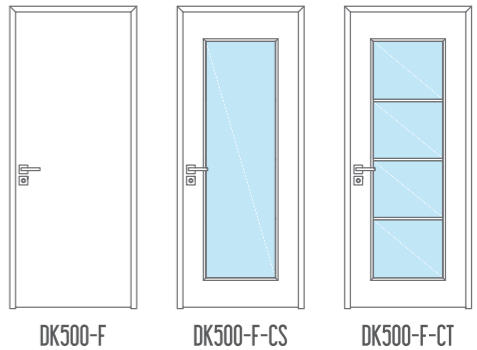

Available for all RAL colors

Standard dimensions

High Ceiling dimensions

Available for indoor use

2 Years warranty

OPTIONAL Sound insulation