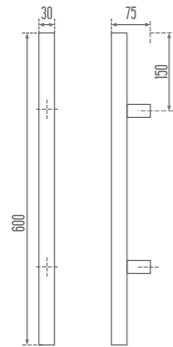

KLS-53
Ø30 x 1,5 mm

Leaf : White lacquered
Frame: KS-03, White