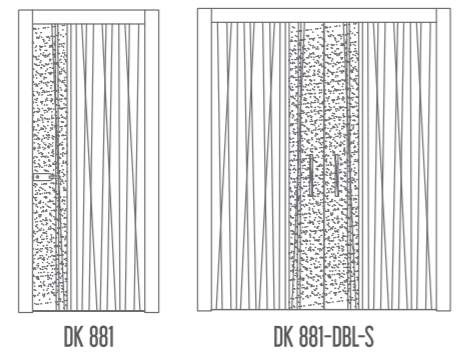

Available for all RAL colors
- 

Standard dimensions
- 

High Ceiling dimensions
- 

Available for indoor use
- 

2 Years warranty
- 

OPTIONAL Sound insulation

| 04 |
**Interior
Glass Doors**

DK880

- Available for all veneers
- Available for all RAL colors
- Standard dimensions
- High Ceiling dimensions
- Available for indoor use
- 2 Years warranty

04 | Vavenzi | Interior Doors | Glass Doors / DK881