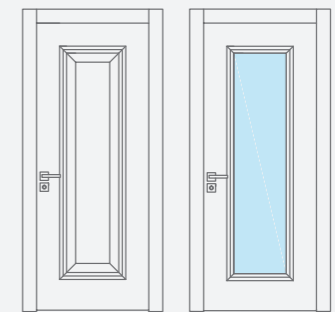

Quality

RAL 9003

DK421

DK421-CS

Available for all RAL colors

Standard dimensions

High Ceiling dimensions

Available for indoor use

2 Years warranty