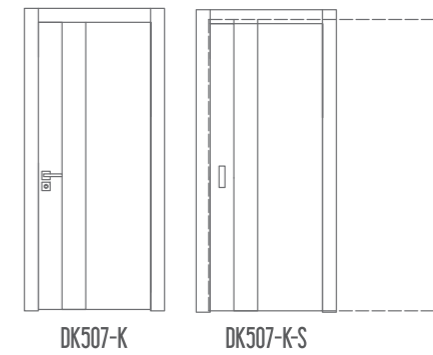

DK506

-  Available for all RAL colors
-  Standard dimensions
-  High Ceiling dimensions
-  Available for indoor use
-  2 Years warranty
-  Fireproof models
-  OPTIONAL Sound insulation

DK507-K

 RAL 9003

DK511-4