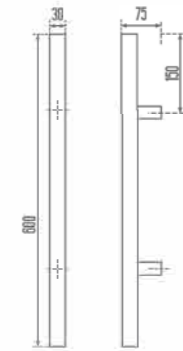

KLS-55
Ø30 x 1,5 mm

Leaf : Walnut - American - Crown cut

Frame: KS-03, RAL 7016