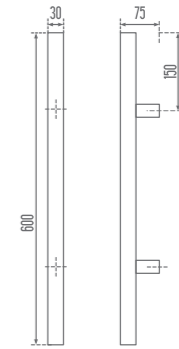

Smooth

KLS-53
Ø30 x 1,5 mm

Leaf : RAL 7000

Frame: KS-01, RAL 7015