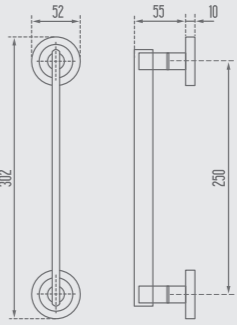

Leaf : Compact Laminate (Gext)

Frame: KS-01, RAL 7016