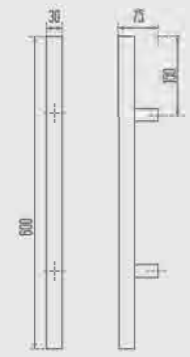

DM315-P3

KLS-55
Ø30 x 1,5 mm

- Leaf : Walnut - Industrial - Crown cut
- Frame: KS-03, DC-002 (Ash Beige)