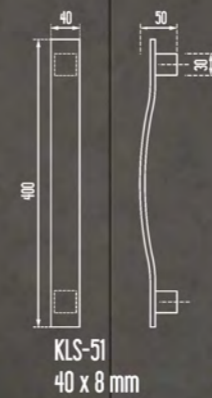

Leaf : Walnut American - Quarter cut
Frame: KS-03, Walnut American - Quarter cut