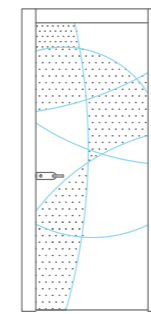

Available for all RAL colors
- 

Standard dimensions
- 

High Ceiling dimensions
- 

Available for indoor use
- 

2 Years warranty
- 

OPTIONAL Sound insulation

| 04 |
**Interior
Glass Doors**

DK880