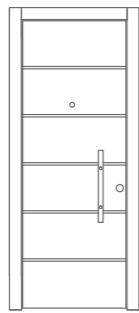

Available for indoor use

2 Years warranty

Available for outdoor use

KLS-53
Ø30 x 1,5 mm

Leaf : White lacquered
Frame: KS-03, White

DM511-15

DM605

-  Standard dimensions
-  High Ceiling dimensions
-  Available for indoor use
-  2 Years warranty
-  Available for outdoor use