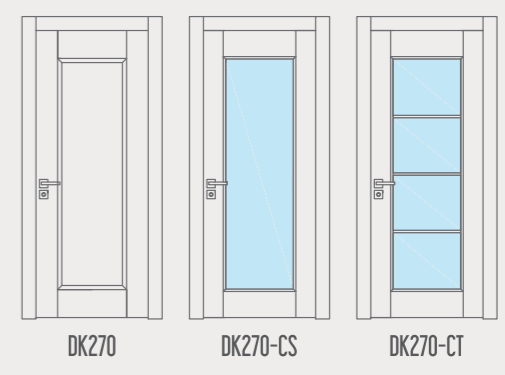

RAL 6034
Turquoise lacquered special antique effect