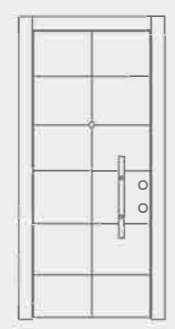

05 | **Wood Veneer Doors**

06 | **Lacquered Doors**

07 | **Glass Doors**

08 | **Superior Doors**

| 05 |
Exterior
Wood Veener
Doors

Natural Safety

KLS-53
Ø30 x 1,5 mm

 Leaf : Oak - Quarter cut
Frame: KS-03, Oak - Quarter cut