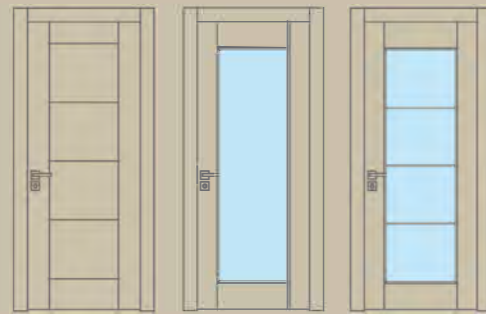

Oak - Antique Quarter cut

DK316

DK316-CS

DK316-CT

 Oak - Quarter cut

DK321

-  Standard dimensions
-  High Ceiling dimensions
-  Available for indoor use
-  2 Years warranty
-  Fireproof models
-  OPTIONAL Sound insulation