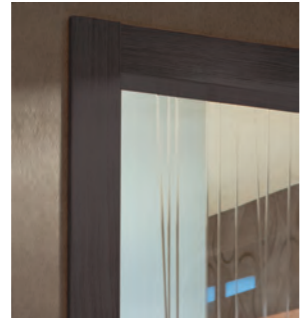

- Available for all veneers
- Available for all RAL colors
- Standard dimensions
- High Ceiling dimensions
- Available for indoor use
- 2 Years warranty

— EXTERIOR DOORS

Create a dramatic first impression of your home with one of Vavenzi's contemporary custom exterior doors! Our doors are manufactured in our own factory and we pride ourselves on our expert workmanship. We have 4 different exterior door ranges: Superior, Wood Veneer, Lacquered and Glass. Our Superior range of exterior doors is ideal for individual houses; are weather resistant and are available in the following woods: mahogany, teak, walnut, iroko and oak. Our Glass, Wood Veneer and Lacquered range of exterior doors are suitable for condominiums and hotel rooms.