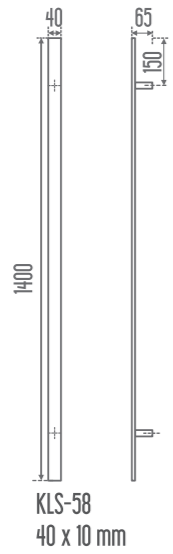

Available for indoor use

2 Years warranty

Available for outdoor use

KLS-53
Ø30 x 1,5 mm

Leaf : White lacquered
Frame: KS-03, White

DM511-15

DM605

-  Standard dimensions
-  High Ceiling dimensions
-  Available for indoor use
-  2 Years warranty
-  Available for outdoor use