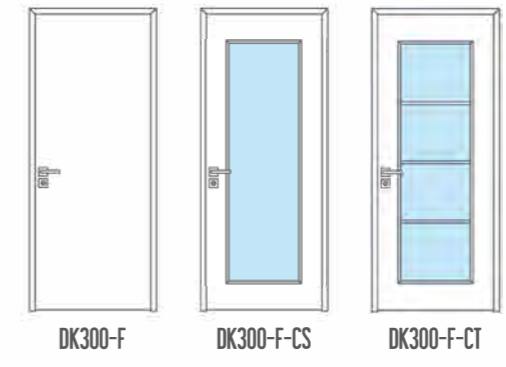

01 | **Wood Veneer Doors**

02 | **Lacquered Doors**

03 | **Luxury Doors**

04 | **Glass Doors**

| 01 |
**Interior
Wood Veneer
Doors**

Natural

- 
 Available for all veneers
- 
 Standard dimensions
- 
 High Ceiling dimensions
- 
 Available for indoor use
- 
 2 Years warranty
- 
 OPTIONAL Sound insulation