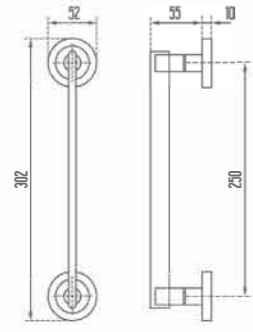

Leaf : Walnut American - Quarter cut
Frame: KS-03, Walnut American - Quarter cut

DM321

Available for all veneers

Standard dimensions

High Ceiling dimensions

Available for indoor use

2 Years warranty

Available for outdoor use