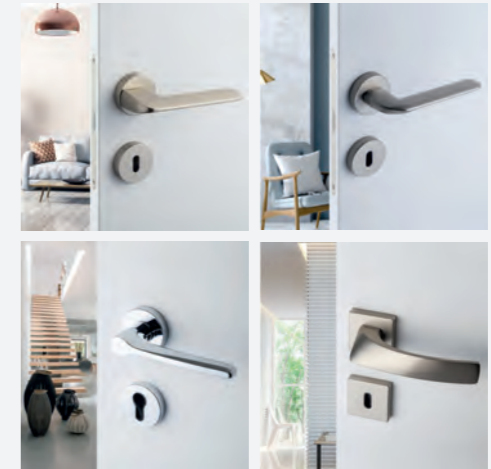

Quality

RAL 9003

DK421

DK421-CS

Available for all RAL colors

Standard dimensions

High Ceiling dimensions

Available for indoor use

2 Years warranty