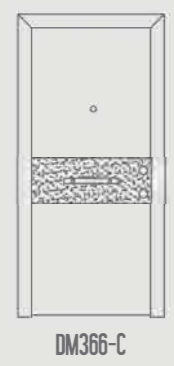

DM365

Available for all veneers

Standard dimensions

High Ceiling dimensions

Available for indoor use

2 Years warranty

Available for outdoor use

-  Leaf : Walnut - African
-  RAL 7016
-  Frame: KS-01, RAL 7016